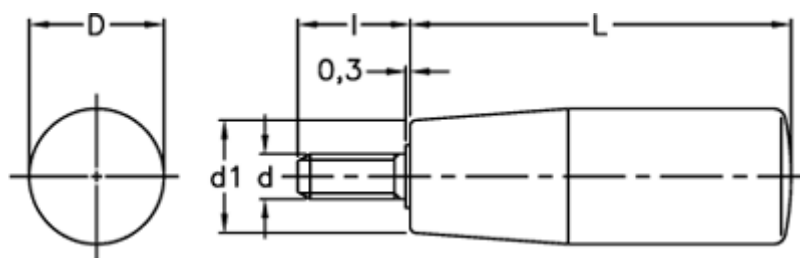

Data Sheet

Article number: 2304022112
Description: E+G Handle
I.280/100 p-M12x30

Measures

D = 31
d1 = 25
d 6g = M12
l = 30
L = 102